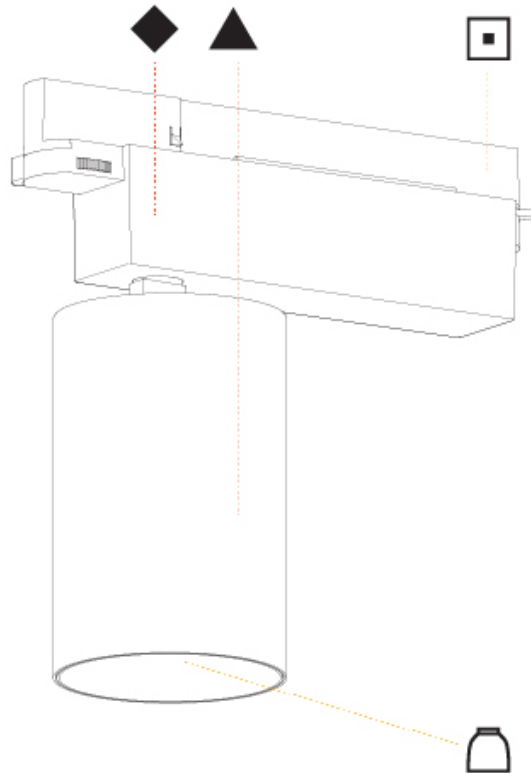

CENTRIQ 95 TRACK

A3T016-

PROJECT

TYPE

SPECIFIER

QUANTITY

DATE

A