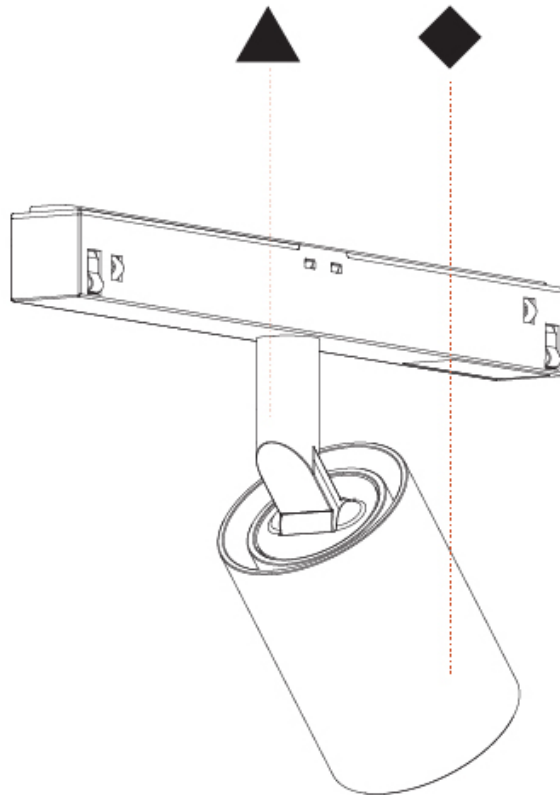

CENTRIQ FOR CLICKTRACK TRACK

A3T107-

PROJECT
TYPE
SPECIFIER
QUANTITY
DATE

A